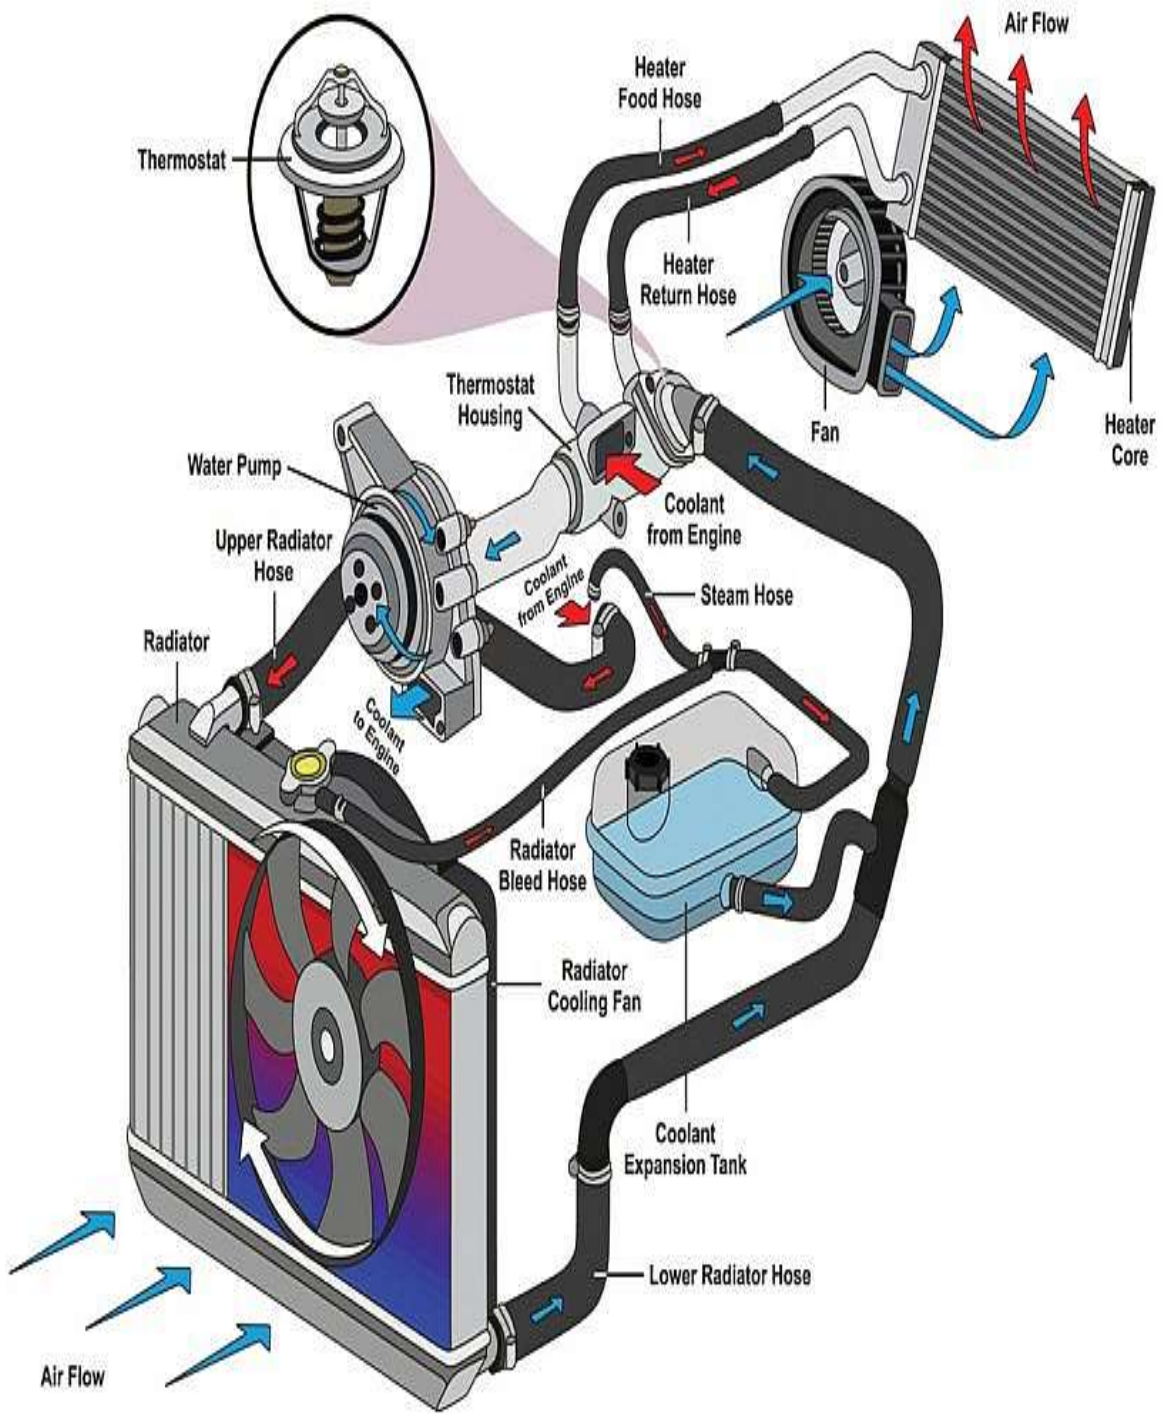

Automotive Cooling System

JCB & KIRLOSKER DIVISION

JCB RB - 44/66 (5 HOLE)
O.E. REF. NO. 48173400

JCB KIRLOSKAR RB-22/33
(4 HOLE PULLEY)
O.E. REF. NO. 47033300

JCB / KIRLOSKAR GENSET WITH
BIG BASE PLATE (TATA JD)
O.E. REF. NO. 2527 2012 0211