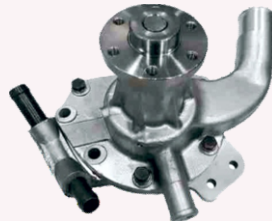

TATA 407 NEW MODEL EURO 4
WITH 2 PIPE IN BASE PLATE
(ALUMINIUM)
O.E. REF. NO. 2534 2010 01