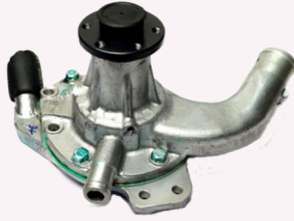

TATA 407 NEW
MODEL E-III LATEST DESIGN
WITH PIPE IN BASE PLATE (ALUMINIUM)
O.E. REF. NO. 2534 2010 0153