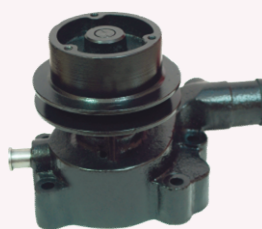

M&M TURBO ENG. WITH BACK PIPE
O.E. REF. NO. 030 4EB0410N