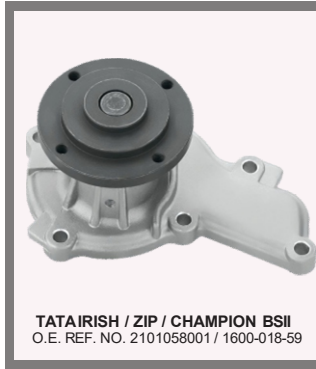

TATA INDIGO eCS / TATA DICOR

TATA ACE MEGA HEAVY DUTY
(ACE CNG)
O.E. REF. NO. 571020100103

INDICA VISTA / INDIGO MANZA / ZEST
(7 PK PULLEY)

TATA IRISH / ZIP / CHAMPION BSII
O.E. REF. NO. 2101058001 / 1600-018-59