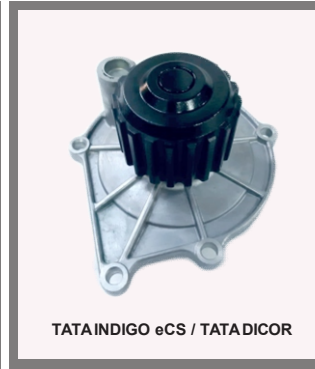

TATA INDIGO eCS / TATA DICOR

TATA ACE MEGA HEAVY DUTY
(ACE CNG)
O.E. REF. NO. 571020100103

INDICA VISTA / INDIGO MANZA / ZEST
(7 PK PULLEY)

TATA IRISH / ZIP / CHAMPION BSII
O.E. REF. NO. 2101058001 / 1600-018-59