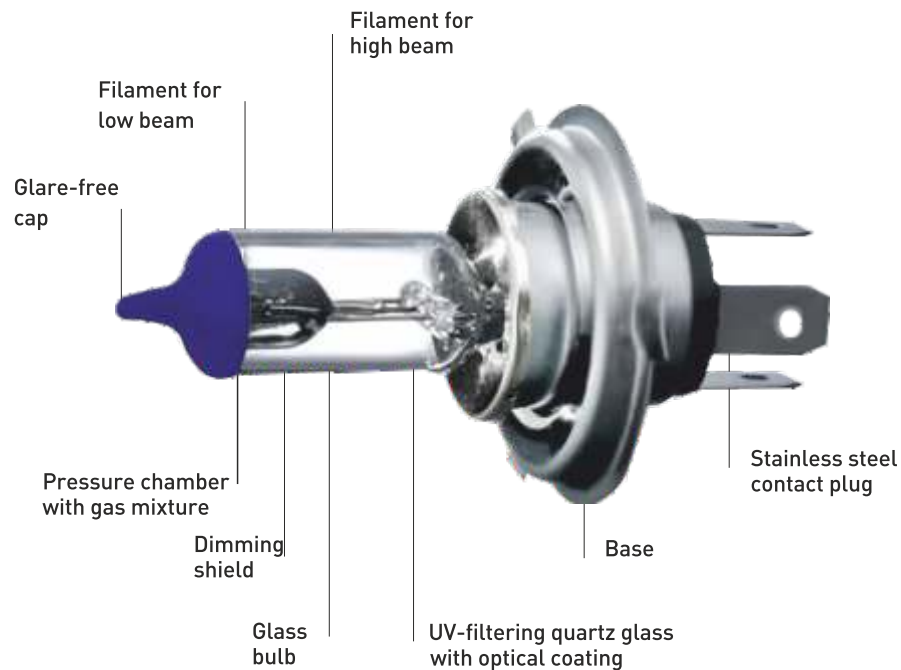

LIGHT SOURCES

H4 HALOGEN LAMP

Halogen lamps are actually thermal radiators that convert heat energy into light. The filament begins to glow when subjected to a voltage, generating light as a result.

A standard halogen lamp has an efficiency of around 8%. Approximately 92% of the energy is lost as heat radiation.