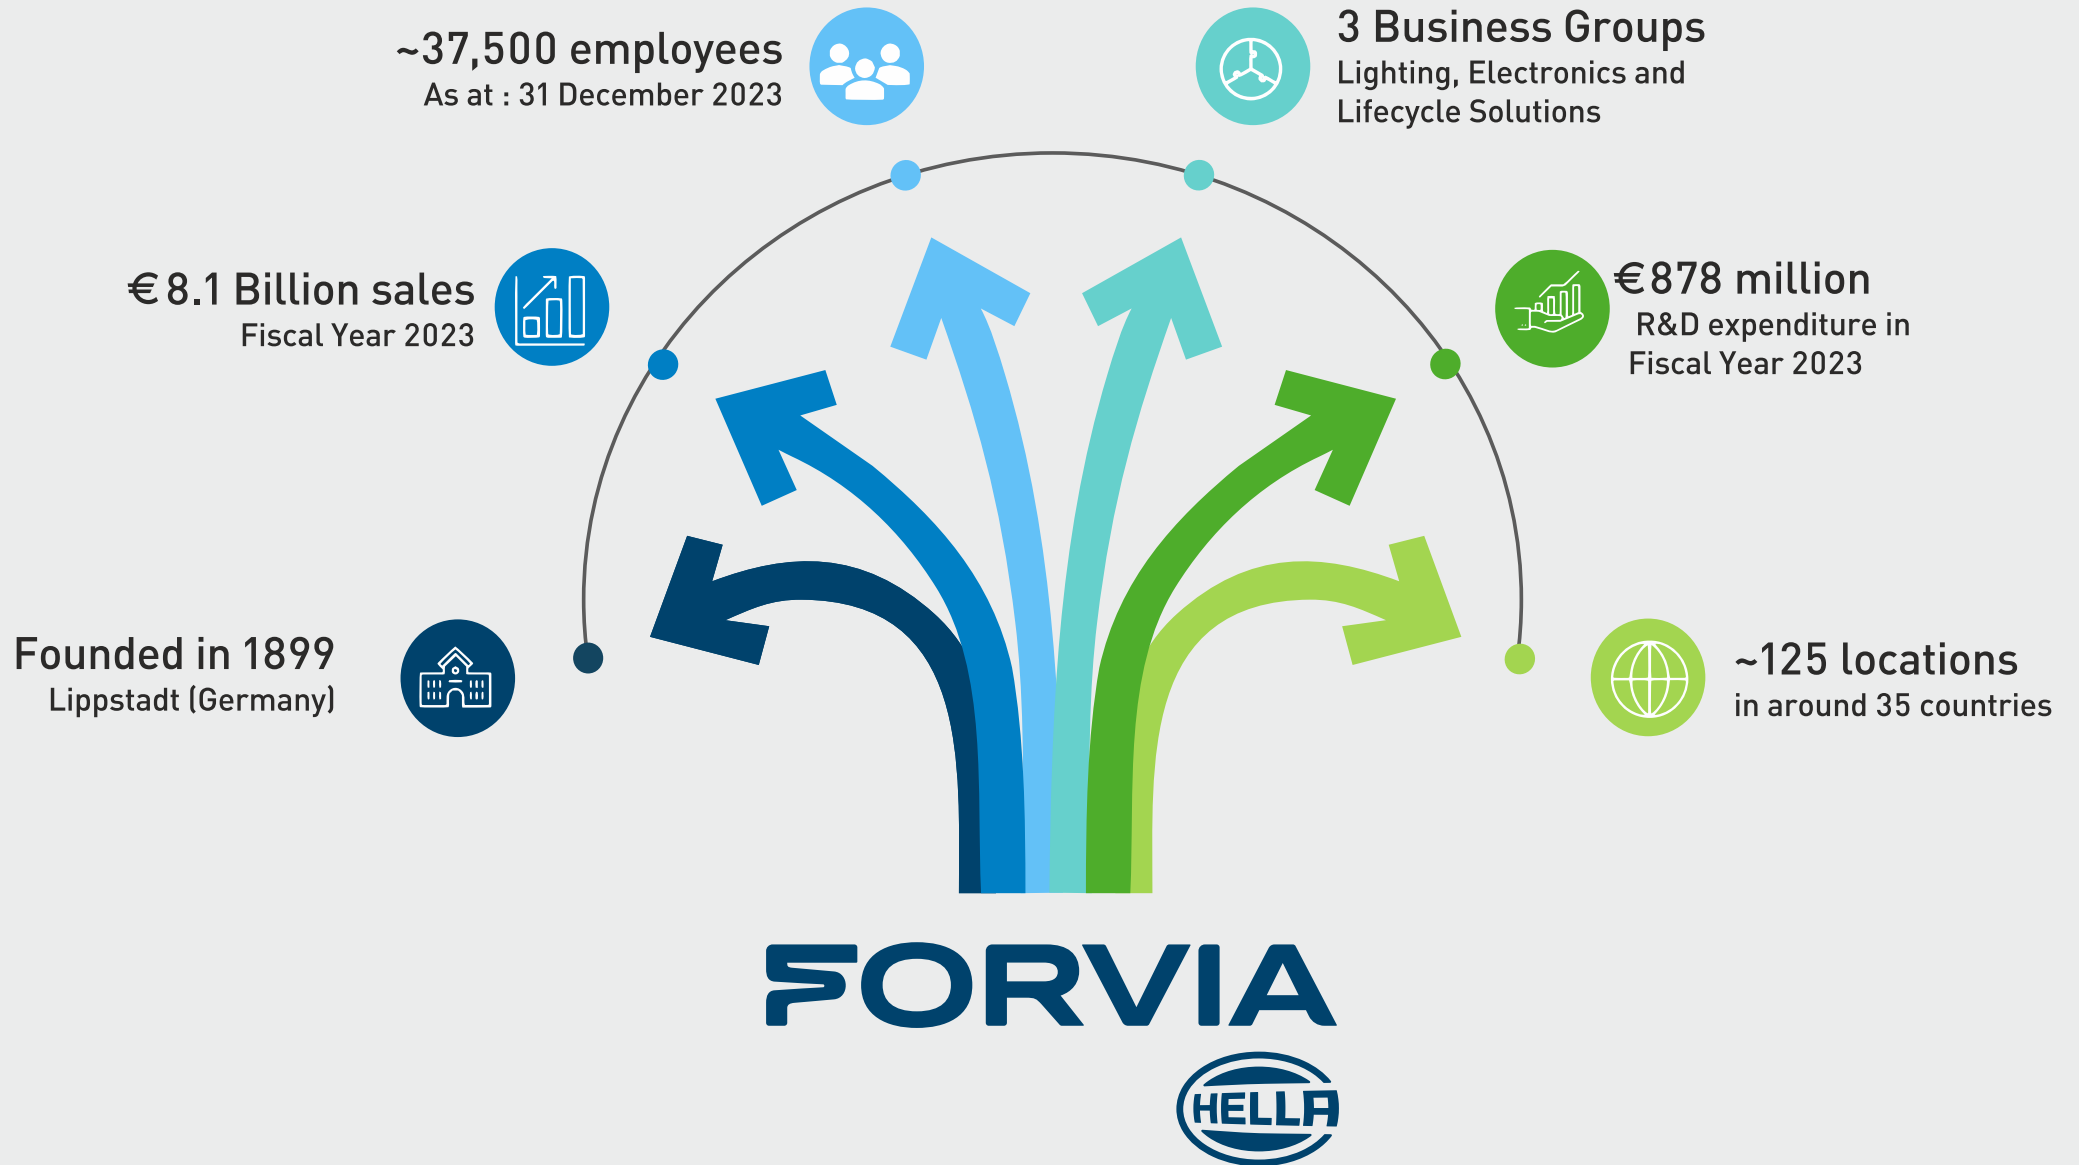

OPTIMAL LIFE-TIME, DURABILITY
AND PERFORMANCE

**AUTOMOTIVE BULB
CATALOGUE**

LIGHT UP YOUR
BUSINESS!

HELLA is a listed, internationally positioned automotive supplier operating under the umbrella brand FORVIA. Within this de facto group, HELLA stands for high-performance lighting technology and automotive electronics. At the same time, the company covers a broad service and product portfolio for the spare parts and workshop business as well as for manufacturers of special-purpose vehicles with its Lifecycle Solutions business group.

EVERYTHING WE DO REVOLVES AROUND OUR CUSTOMERS.

In order to ensure that business runs smoothly, HELLA supports wholesalers and workshops with its extensive know-how and many years of experience.

Because we realise that your day-to-day business is already complex enough as it is. As a partner to the wholesalers and as the workshop's friend, we see it quite naturally as our job to make this as simple as possible for you.

The result is that you can plan and carry out your work processes more quickly and more profitably

PARTNER TO THE WHOLESALERS

HELLA is a reliable partner to the wholesalers that flexibly responds to customer requests, makes an impression with high-quality products and maximum availability, and thereby speeds up and simplifies business-for more efficiency.