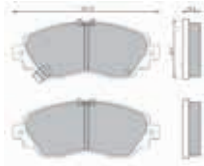

CERAMIC BRAKE PARTS

HONDA

**QUIET PRO Brake Pad Set HONDA CITY IV/
CITY ZX/ AMAZE/ BRIO - FRONT**

Part No.: 358.227-271

CERAMIC BRAKE PAD SET