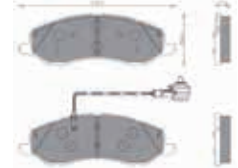

BRAKE PAD SET

MAHINDRA XUV 500 - FRONT

Part No.: 358.171-461

BRAKE PAD SET

MAHINDRA XUV 500 - REAR

Part No.: 358.171-591

BRAKE PAD SET

MAHINDRA XUV700 FRONT