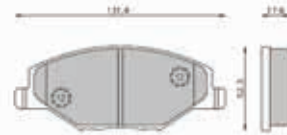

CERAMIC BRAKE PARTS

SKODA

QUIET PRO Brake Pad Set MARUTI SX4/
S-CROSS/Brezza - FRONT

Part No.: 358.227-261

CERAMIC BRAKE PAD SET

QUIET PRO Brake Pad Set VW Skoda Rapid/
Vento/Fabia/Polo N/M-FRONT

Part No.: 358.227-351

CERAMIC BRAKE PAD SET

TOYOTA

QUIET PRO Brake Pad Set TOYOTA INNOVA -
FRONT

Part No.: 358.227-241

CERAMIC BRAKE PAD SET

QUIET PRO Brake Pad Set TOYOTA INNOVA
CRYSTA-FRONT

Part No.: 358.227-341

CERAMIC BRAKE PAD SET

The art of silent stopping

QUIET PRO CERAMIC DISC BRAKE PADS