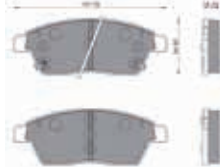

MAHINDRA XUV300 2019 ONWARDS FRONT

Part No.: 358.227-181

BRAKE PAD SET