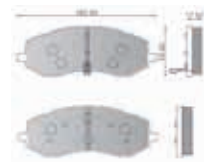

Part No.: 358.227-331

CERAMIC BRAKE PAD SET

**QUIET PRO Brake Pad Set HYUNDAI VERNA
FLUIDIC/i20 ACTIVE/ELITE- FRONT**

Part No.: 358.227-281

CERAMIC BRAKE PAD SET

MAHINDRA

**QUIET PRO Brake Pad Set M&M S11/S7
FRONT**