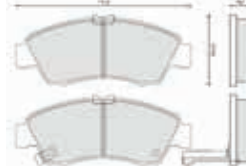

Part No.: 358.227-271

CERAMIC BRAKE PAD SET

**QUIET PRO Brake Pad Set HONDA CITY V/
MOBILIO/ JAZZ - FRONT**

Part No.: 358.227-311

CERAMIC BRAKE PAD SET

HYUNDAI

**QUIET PRO Brake Pad Set HYUNDAI
CRETA-FRONT**