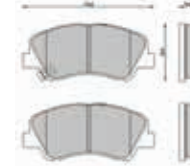

**QUIET PRO Brake Pad Set HYUNDAI VERNA
FLUIDIC/i20 ACTIVE/ELITE- FRONT**

Part No.: 358.227-281

CERAMIC BRAKE PAD SET

MAHINDRA