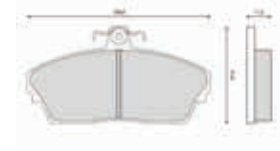

MAHINDRA BOLERO/ SUMO/ AR-
MADA (HEAVY DUTY) - FRONT

Part No.: 358.227-401

BRAKE PAD SET